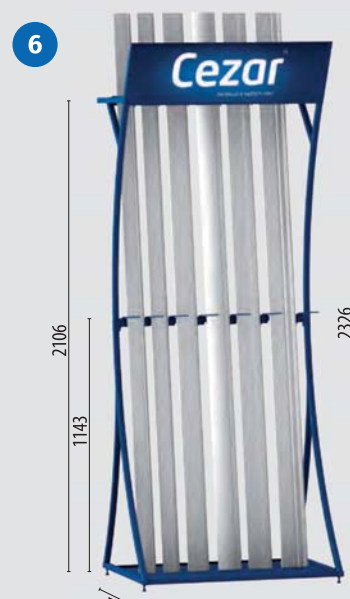

STOJAKI DO LISTEW PRZYPODŁOGOWYCH

СТЕНДЫ ДЛЯ ПЛИНТУСА НАПОЛЬНОГО

STANDS FOR SKIRTING BOARDS

- ① **B-RE-S-ST-P12** stojak do listew Premium, 12 poz.
- ② **B-RE-S-ST-P19** stojak do listew Premium, 19 poz.
- ③ **B-RE-S-ST-ZAK19** stojak do zakończeń listwy Premium
- ④ **B-RE-S-ST-P07** stojak do listew Slim i Elegance z szufladą na zakończenia, 7 poz.
- ⑤ **B-RE-S-ST-HL10** stojak do listew HI-LINE z szufladą na zakończenia, 10 poz.
- ⑥ **B-RE-S-ST-L8907002326EL** stojak do listew Elegance, 7 poz. z regulowanymi separatorami
- ⑦ **B-RE-S-ST-P9** stojak do listew Flex Line, 9 poz. jednostronny
- ⑧ **B-RE-S-ST-P18** stojak do listew Flex Line, 18 poz. dwustronny