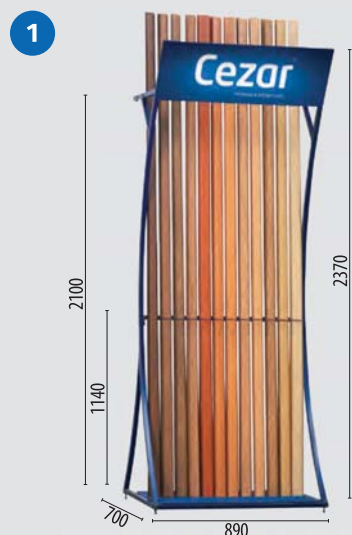

STOJAKI DO LISTEW PRZYPODŁOGOWYCH

СТЕНДЫ ДЛЯ ПЛИНТУСА НАПОЛЬНОГО

STANDS FOR SKIRTING BOARDS

- ① **B-RE-S-ST-P12** stojak do listew Premium, 12 poz.
- ② **B-RE-S-ST-P19** stojak do listew Premium, 19 poz.
- ③ **B-RE-S-ST-ZAK19** stojak do zakończeń listwy Premium
- ④ **B-RE-S-ST-P07** stojak do listew Slim i Elegance z szufladą na zakończenia, 7 poz.
- ⑤ **B-RE-S-ST-HL10** stojak do listew HI-LINE z szufladą na zakończenia, 10 poz.
- ⑥ **B-RE-S-ST-L8907002326EL** stojak do listew Elegance, 7 poz. z regulowanymi separatorami
- ⑦ **B-RE-S-ST-P9** stojak do listew Flex Line, 9 poz. jednostronny
- ⑧ **B-RE-S-ST-P18** stojak do listew Flex Line, 18 poz. dwustronny