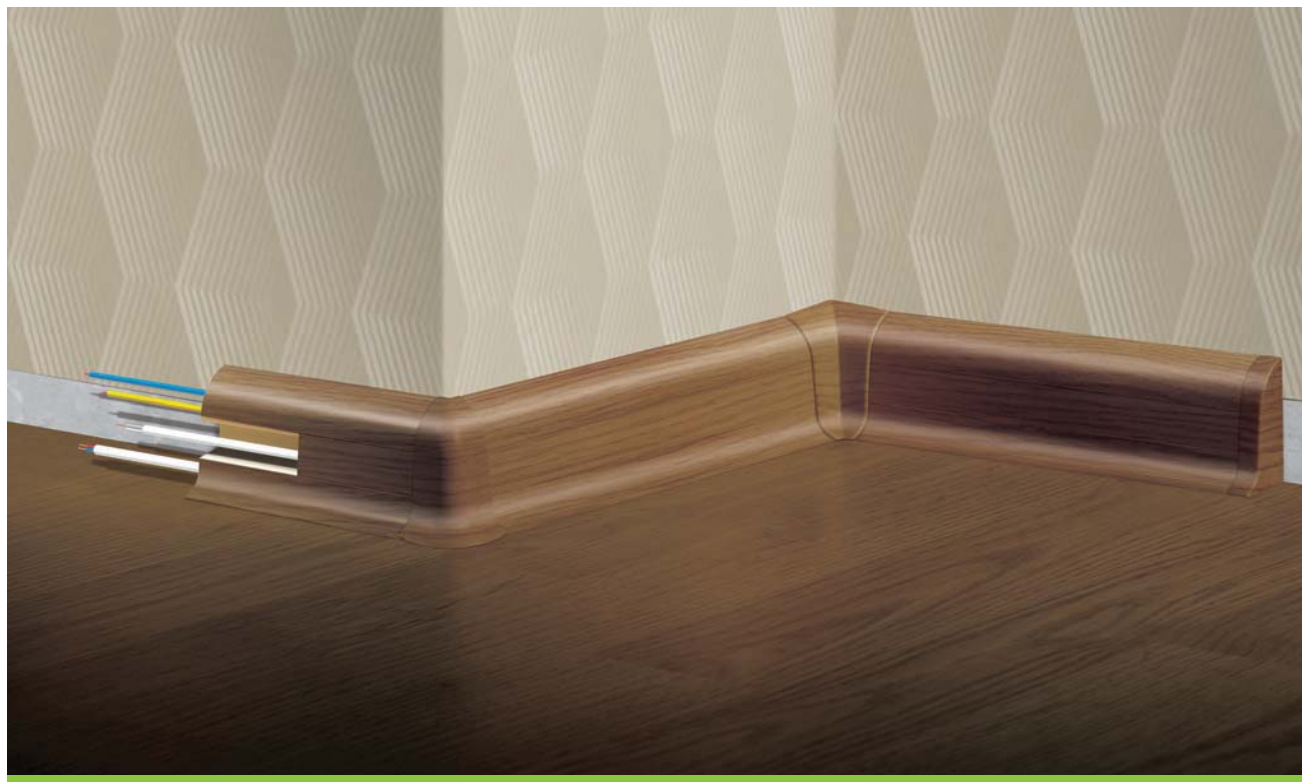

WYMIARY / РАЗМЕР / DIMENSIONS

Kolor Цвет Colour	Nr artykułu No продукта Art. No	Długość Длина Length	
94	W-PC-SL-M094-250	2,5 m	40
130	W-PC-SL-M130-250	2,5 m	40
137	W-PC-SL-M137-250	2,5 m	40
141	W-PC-SL-M141-250	2,5 m	40
158	W-PC-SL-M158-250	2,5 m	40
176	W-PC-SL-M176-250	2,5 m	40

AKCESORIA / АКЦЕССУАРЫ / ACCESSORIES

Kolor Цвет Colour	Nr artykułu / No продукта / Art. No					
	Narożnik zewnętrzny Внешний угол Outside corner	Narożnik wewnętrzny Внутренний угол Inside corner	Zaślepka lewa Заглушка левая Left end stop	Zaślepka prawa Заглушка правая Right end stop	Łącznik Соединитель Link	
94	W-PS-NZS-M094	W-PS-NWS-M094	W-PS-ZLS-M094	W-PS-ZPS-M094	W-PS-LLS-M094	10
130	W-PS-NZS-M130	W-PS-NWS-M130	W-PS-ZLS-M130	W-PS-ZPS-M130	W-PS-LLS-M130	10
137	W-PS-NZS-M137	W-PS-NWS-M137	W-PS-ZLS-M137	W-PS-ZPS-M137	W-PS-LLS-M137	10
141	W-PS-NZS-M141	W-PS-NWS-M141	W-PS-ZLS-M141	W-PS-ZPS-M141	W-PS-LLS-M141	10
158	W-PS-NZS-M158	W-PS-NWS-M158	W-PS-ZLS-M158	W-PS-ZPS-M158	W-PS-LLS-M158	10
176	W-PS-NZS-M176	W-PS-NWS-M176	W-PS-ZLS-M176	W-PS-ZPS-M176	W-PS-LLS-M176	10